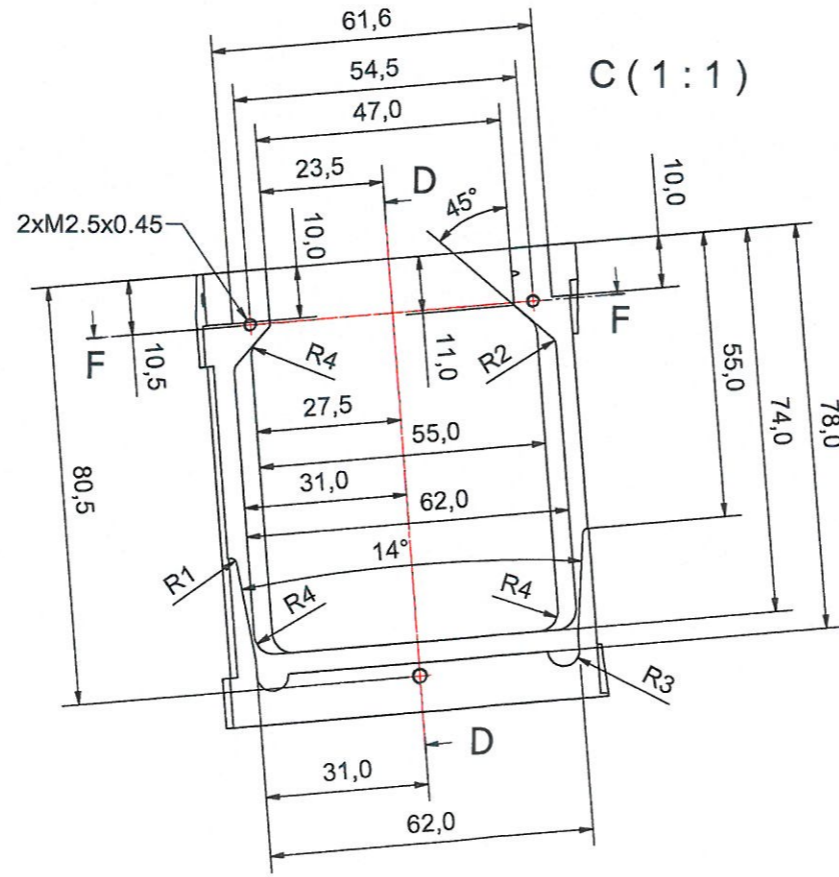

2 stk.

Department of Physics and Astronomy University of Aarhus		IFA	Mtr POM Designer Henrik Juul
Project		Creation date: 08-03-2017 Last saved: 28 jan. 2014, 11.54	Rev no.
C:\Working Folder\Designs\Hans Fynbo\3D Detectorholder\018682 - Holder W1 Si detector.ipt		018682 - Holder W1 Si detector	A2