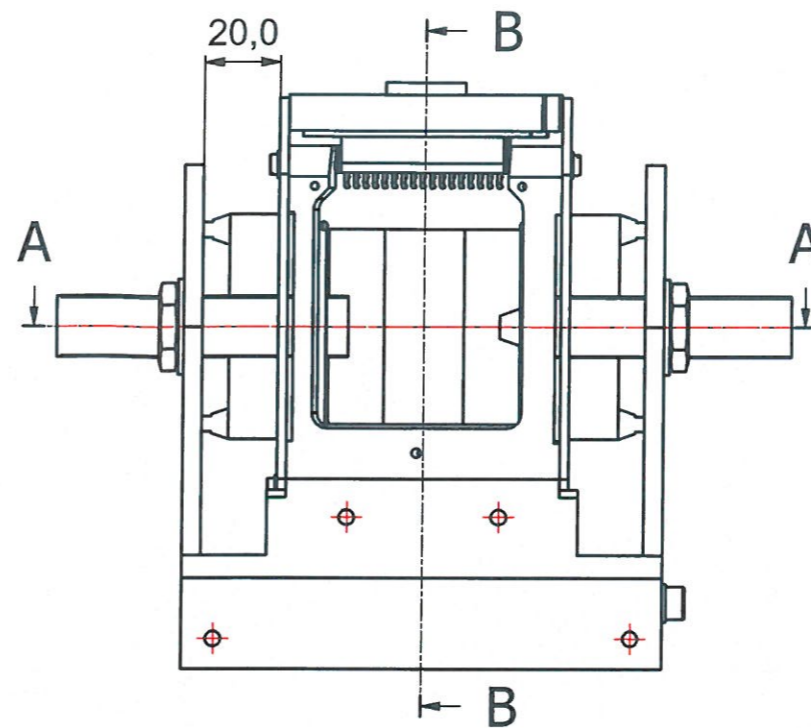

C-C (1:1,5)

VIEW1 (1:1,5)  
(samme bearbejdning som VIEW6)

VIEW6 (1:1,5)  
(samme bearbejdning som VIEW1)

A-A (1:1,5)

B-B (1:1,5)

Department of Physics and Astronomy University of Aarhus		IFA 	Mtr Aluminum 6061
		Designer Henrik Juul	
Project		018679 - Base Si detector holder	Rev no.
Creation date: 08-03-2017			A2
Last saved: 26 jan 2014 11:54			
Created by: Henrik Juul			
Rev	Changes	Date	Name
C:\Working Folder\Designs\Hans Fynbo\3D Detectorholder\018679 - Base Si detector holder.ipt			