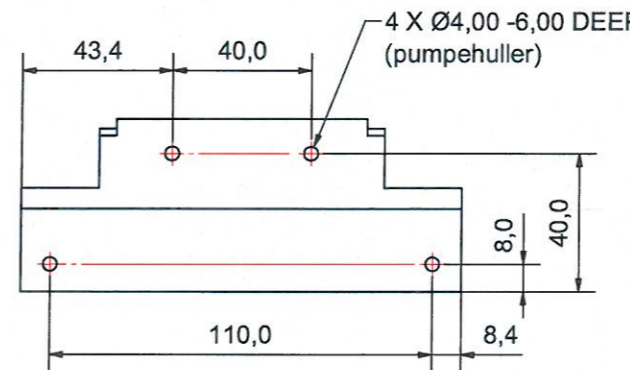

C-C (1:1,5)

VIEW1 (1:1,5)  
(samme bearbejdning som VIEW6)

VIEW6 (1:1,5)  
(samme bearbejdning som VIEW1)

A-A (1:1,5)

B-B (1:1,5)

Department of Physics and Astronomy University of Aarhus		IFA 	Mtr Aluminum 6061
		Designer Henrik Juul	
Project		018679 - Base Si detector holder	Rev no.
Creation date: 08-03-2017			A2
Last saved: 26 jan 2014 11:54			
Created by: Henrik Juul			
Rev	Changes	Date	Name
C:\Working Folder\Designs\Hans Fynbo\3D Detectorholder\018679 - Base Si detector holder.ipt			