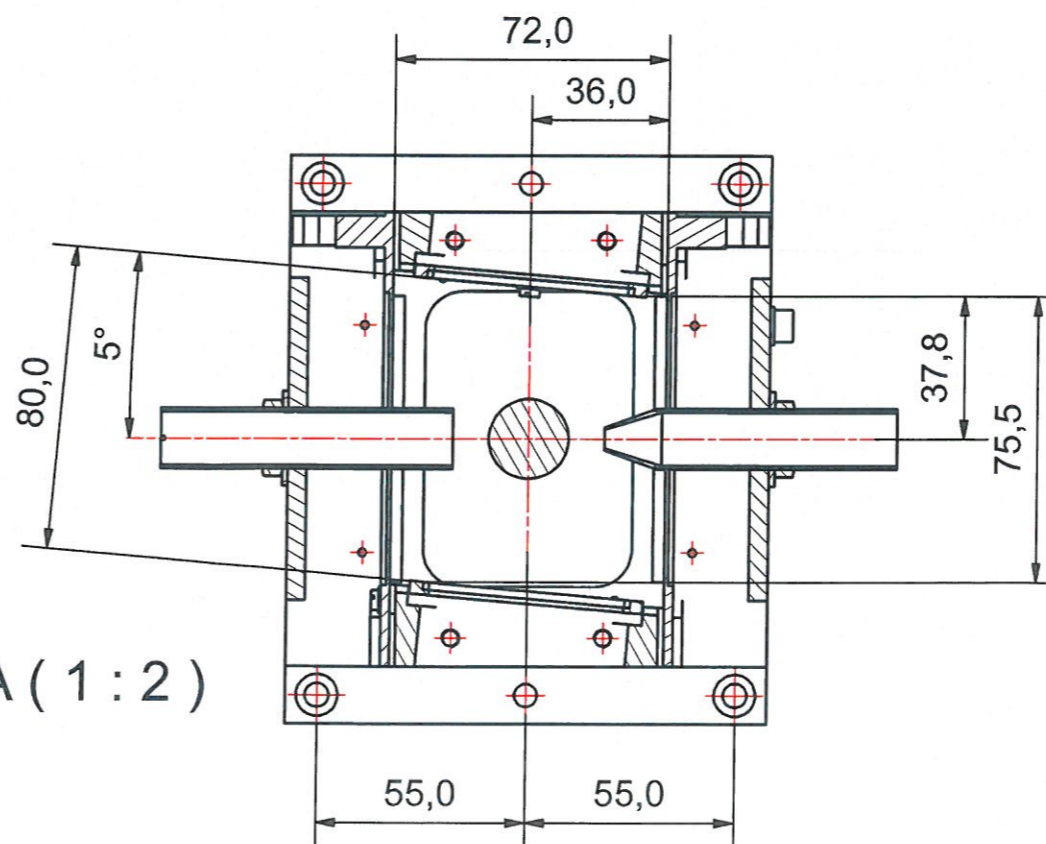

C-C (1:1,5)

VIEW1 (1:1,5)  
(samme bearbejdning som VIEW6)

VIEW6 (1:1,5)  
(samme bearbejdning som VIEW1)

A-A (1:1,5)

B-B (1:1,5)

Department of Physics and Astronomy University of Aarhus		IFA 	Mtr Aluminum 6061
		Designer Henrik Juul	
Project		018679 - Base Si detector holder	Rev no.
Creation date: 08-03-2017			A2
Last saved: 26 jan 2014 11:54			
Created by: Henrik Juul			
Rev	Changes	Date	Name
C:\Working Folder\Designs\Hans Fynbo\3D Detectorholder\018679 - Base Si detector holder.ipt			