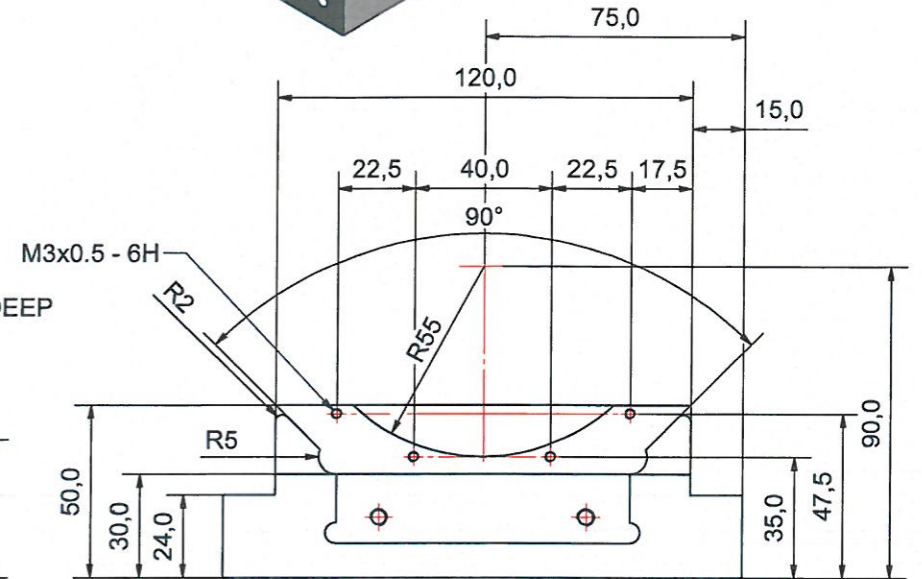

C-C (1:1,5)

VIEW1 (1:1,5)  
(samme bearbejdning som VIEW6)

VIEW6 (1:1,5)  
(samme bearbejdning som VIEW1)

A-A (1:1,5)

B-B (1:1,5)

Department of Physics and Astronomy University of Aarhus		IFA 	Mtr Aluminum 6061
		Designer Henrik Juul	
Project		018679 - Base Si detector holder	Rev no.
Creation date: 08-03-2017			A2
Last saved: 26 jan 2014 11:54			
Created by: Henrik Juul			
Rev	Changes	Date	Name
C:\Working Folder\Designs\Hans Fynbo\3D Detectorholder\018679 - Base Si detector holder.ipt			