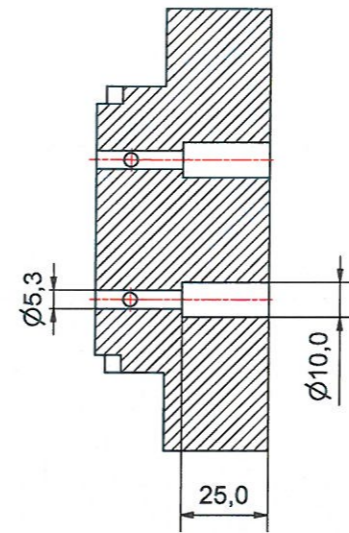

C-C (1:1,5)

VIEW1 (1:1,5)  
(samme bearbejdning som VIEW6)

VIEW6 (1:1,5)  
(samme bearbejdning som VIEW1)

A-A (1:1,5)

B-B (1:1,5)

Department of Physics and Astronomy University of Aarhus		IFA 	Mtr Aluminum 6061
		Designer Henrik Juul	
Project		018679 - Base Si detector holder	Rev no.
Creation date: 08-03-2017			A2
Last saved: 26 jan 2014 11:54			
Created by: Henrik Juul			
Rev	Changes	Date	Name
C:\Working Folder\Designs\Hans Fynbo\3D Detectorholder\018679 - Base Si detector holder.ipt			