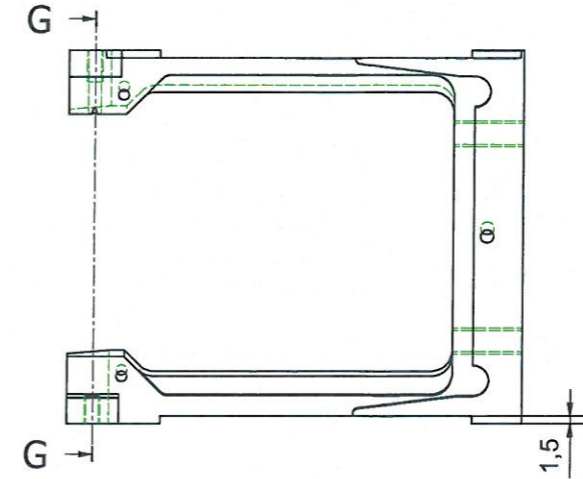

2 stk.

Department of Physics and Astronomy University of Aarhus		IFA	Mtr POM Designer Henrik Juul
Project		Creation date: 08-03-2017 Last saved: 28 jan. 2014, 11.54	Rev no.
C:\Working Folder\Designs\Hans Fynbo\3D Detectorholder\018682 - Holder W1 Si detector.ipt		018682 - Holder W1 Si detector	A2