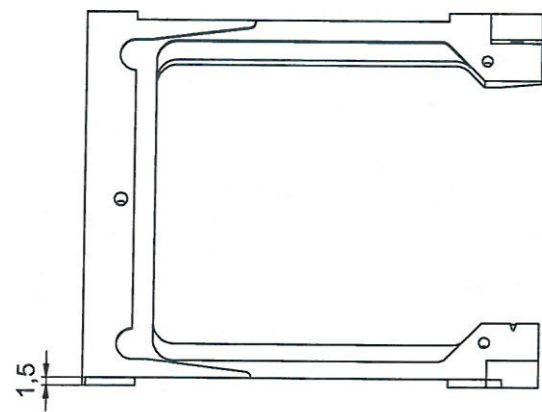

2 stk.

Department of Physics and Astronomy University of Aarhus		IFA	Mtr POM Designer Henrik Juul
Project		Creation date: 08-03-2017 Last saved: 28 jan. 2014, 11.54	Rev no.
C:\Working Folder\Designs\Hans Fynbo\3D Detectorholder\018682 - Holder W1 Si detector.ipt		018682 - Holder W1 Si detector	A2