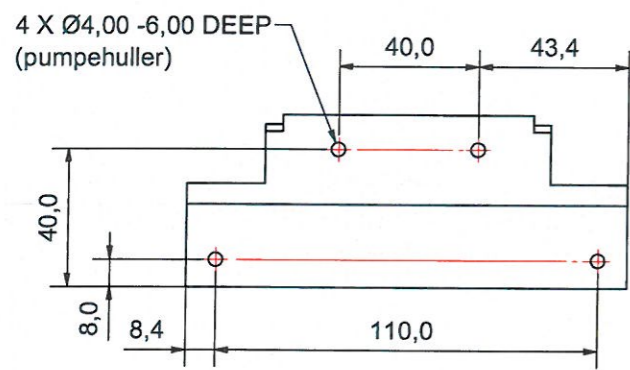

C-C (1:1,5)

VIEW1 (1:1,5)  
(samme bearbejdning som VIEW6)

VIEW6 (1:1,5)  
(samme bearbejdning som VIEW1)

A-A (1:1,5)

B-B (1:1,5)

Department of Physics and Astronomy University of Aarhus		IFA 	Mtr Aluminum 6061
		Designer Henrik Juul	
Project		018679 - Base Si detector holder	Rev no.
Creation date: 08-03-2017			A2
Last saved: 26 jan 2014 11:54			
Created by: Henrik Juul			
Rev	Changes	Date	Name
C:\Working Folder\Designs\Hans Fynbo\3D Detectorholder\018679 - Base Si detector holder.ipt			