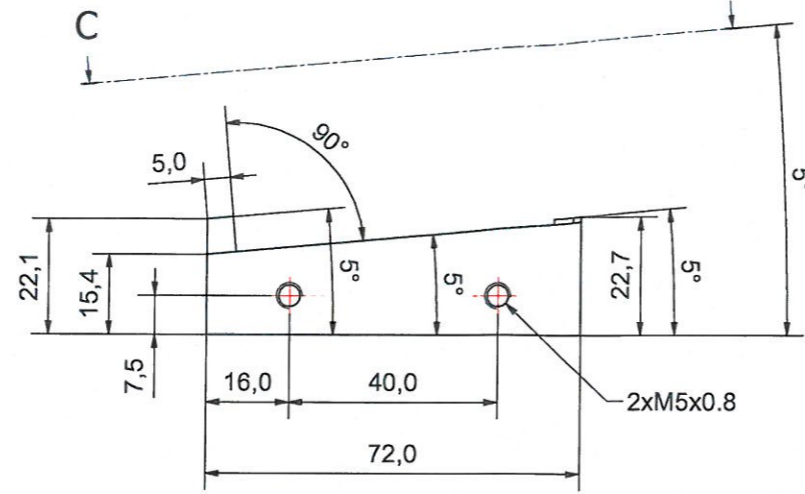

2 stk.

Department of Physics and Astronomy University of Aarhus		IFA	Mtr POM Designer Henrik Juul
Project		Creation date: 08-03-2017 Last saved: 28 jan. 2014, 11.54	Rev no.
C:\Working Folder\Designs\Hans Fynbo\3D Detectorholder\018682 - Holder W1 Si detector.ipt		018682 - Holder W1 Si detector	A2