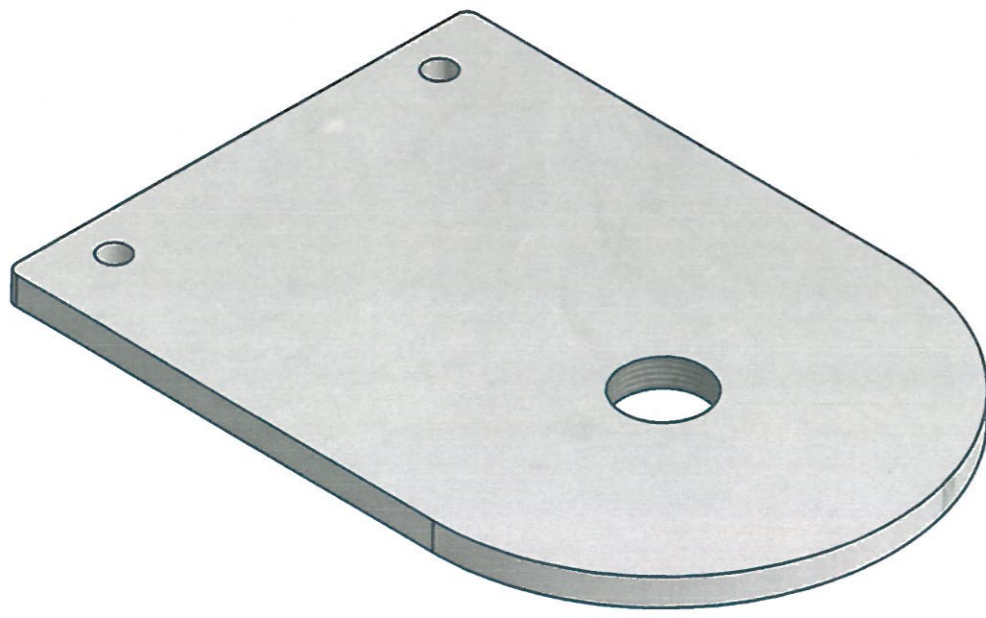

1 1 2 1 3 4 1 5 1 6

A

A

B

B

C

C

D

D

2 stk.

Department of Physics and Astronomy University of Aarhus				IFA		Mtr Aluminum	
						Designer Henrik Juul	
				Project			
				Creation date: 08-03-2017			
				Last saved: 28 jan. 2014, 11:54			
				Created by: Henrik Juul		Rev no.	
						018688 - Shield M16X1	
						A3	

C:\Working Folder\Designs\Hans Fynbo\3D Detectorholder\018688 - Shield M16X1.ipt

1 1 2 1 3 4 1 5 1 6

A