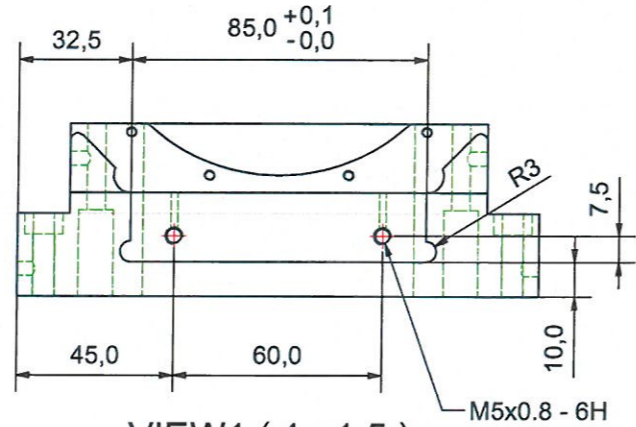

C-C (1:1,5)

VIEW1 (1:1,5)  
(samme bearbejdning som VIEW6)

VIEW6 (1:1,5)  
(samme bearbejdning som VIEW1)

A-A (1:1,5)

B-B (1:1,5)

Department of Physics and Astronomy University of Aarhus		IFA 	Mtr Aluminum 6061
		Designer Henrik Juul	
Project		018679 - Base Si detector holder	Rev no.
Creation date: 08-03-2017			A2
Last saved: 26 jan 2014 11:54			
Created by: Henrik Juul			
Rev	Changes	Date	Name
C:\Working Folder\Designs\Hans Fynbo\3D Detectorholder\018679 - Base Si detector holder.ipt			