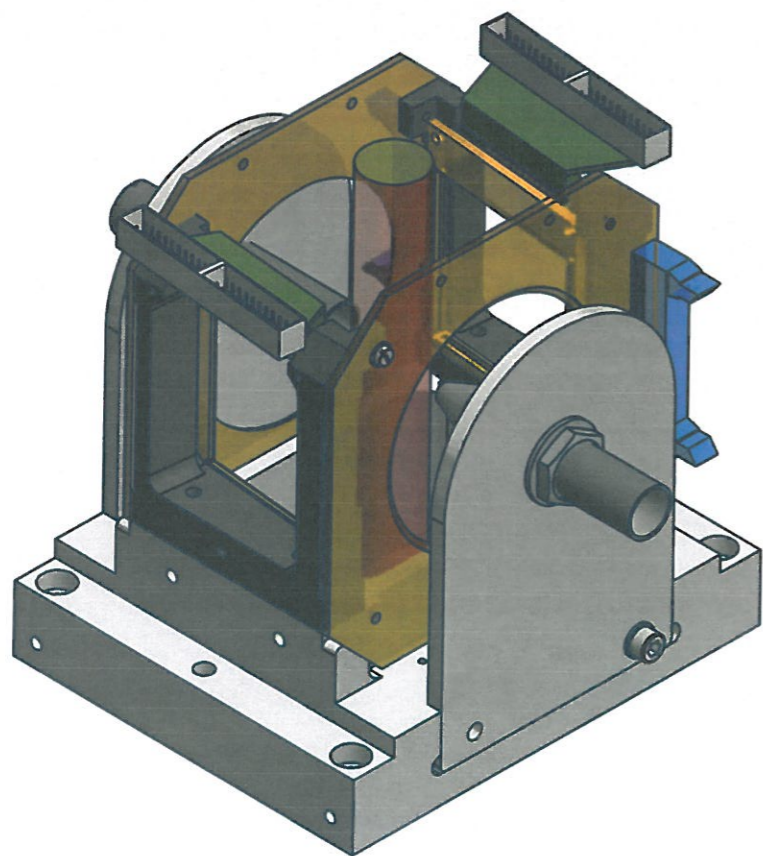

C-C (1:1,5)

VIEW1 (1:1,5)  
(samme bearbejdning som VIEW6)

VIEW6 (1:1,5)  
(samme bearbejdning som VIEW1)

A-A (1:1,5)

B-B (1:1,5)

Department of Physics and Astronomy University of Aarhus		IFA 	Mtr Aluminum 6061
		Designer Henrik Juul	
Project		018679 - Base Si detector holder	Rev no.
Creation date: 08-03-2017			A2
Last saved: 26 jan 2014 11:54			
Created by: Henrik Juul			
Rev	Changes	Date	Name
C:\Working Folder\Designs\Hans Fynbo\3D Detectorholder\018679 - Base Si detector holder.ipt			