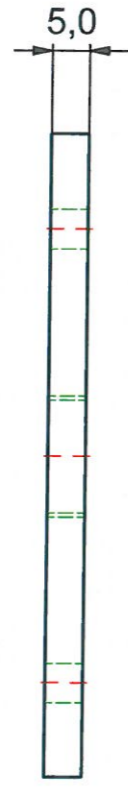

1 1 2 1 3 4 1 5 1 6

A

A

B

B

C

C

D

D

2 stk.

Department of Physics and Astronomy University of Aarhus				IFA 		Mtr Aluminum	
						Designer Henrik Juul	
				Project			
				Creation date: 08-03-2017			
				Last saved: 28 jan. 2014, 11:54			
				Created by: Henrik Juul		Rev no.	
						018688 - Shield M16X1	
						A3	

C:\Working Folder\Designs\Hans Fynbo\3D Detectorholder\018688 - Shield M16X1.ipt

1 1 2 1 3 4 1 5 1 6

A

2 stk.

Department of Physics and Astronomy University of Aarhus		IFA 	Mtr POM Designer Henrik Juul
Project		Creation date: 08-03-2017 Last saved: 28 jan. 2014, 11.54	Rev no.
C:\Working Folder\Designs\Hans Fynbo\3D Detectorholder\018682 - Holder W1 Si detector.ipt		018682 - Holder W1 Si detector	A2

C-C (1:1,5)

VIEW1 (1:1,5)  
(samme bearbejdning som VIEW6)

VIEW6 (1:1,5)  
(samme bearbejdning som VIEW1)

A-A (1:1,5)

B-B (1:1,5)

Department of Physics and Astronomy University of Aarhus		IFA 	Mtr Aluminum 6061
		Designer Henrik Juul	
Project		018679 - Base Si detector holder	Rev no.
Creation date: 08-03-2017			A2
Last saved: 26 jan 2014 11:54			
Created by: Henrik Juul			
Rev	Changes	Date	Name
C:\Working Folder\Designs\Hans Fynbo\3D Detectorholder\018679 - Base Si detector holder.ipt			