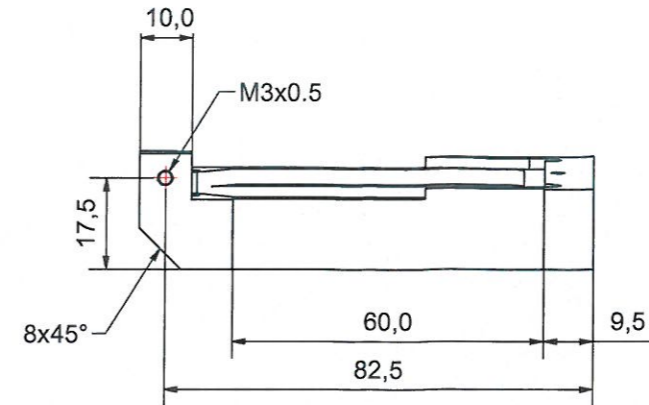

2 stk.

Department of Physics and Astronomy University of Aarhus		IFA	Mtr POM Designer Henrik Juul
Project		Creation date: 08-03-2017 Last saved: 28 jan. 2014, 11.54	Rev no.
C:\Working Folder\Designs\Hans Fynbo\3D Detectorholder\018682 - Holder W1 Si detector.ipt		018682 - Holder W1 Si detector	A2