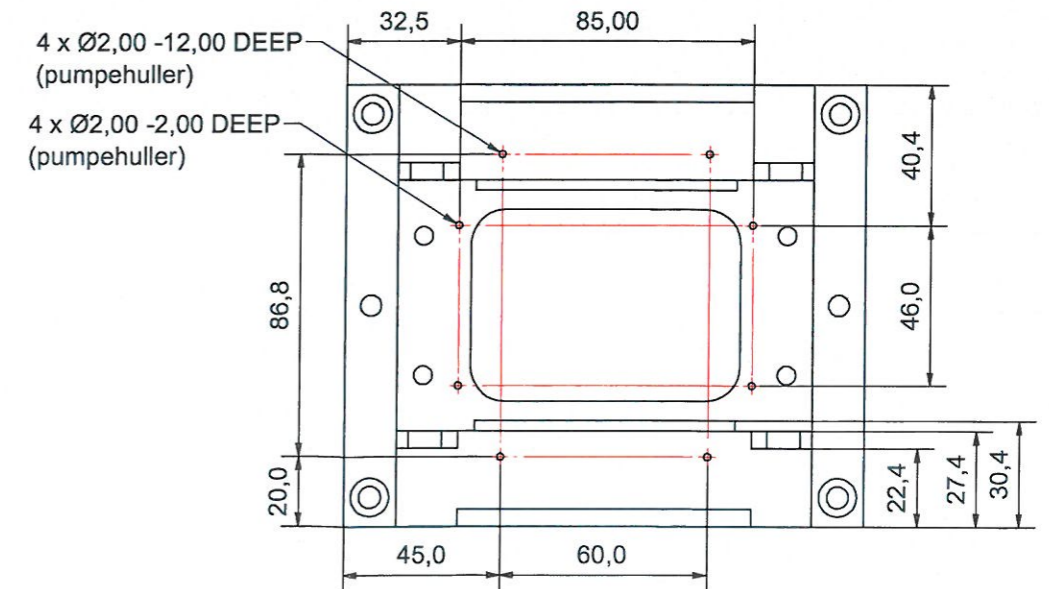

C-C (1:1,5)

VIEW1 (1:1,5)  
(samme bearbejdning som VIEW6)

VIEW6 (1:1,5)  
(samme bearbejdning som VIEW1)

A-A (1:1,5)

B-B (1:1,5)

Department of Physics and Astronomy University of Aarhus		IFA 	Mtr Aluminum 6061
		Designer Henrik Juul	
Project		018679 - Base Si detector holder	Rev no.
Creation date: 08-03-2017			A2
Last saved: 26 jan 2014 11:54			
Created by: Henrik Juul			
Rev	Changes	Date	Name
C:\Working Folder\Designs\Hans Fynbo\3D Detectorholder\018679 - Base Si detector holder.ipt			