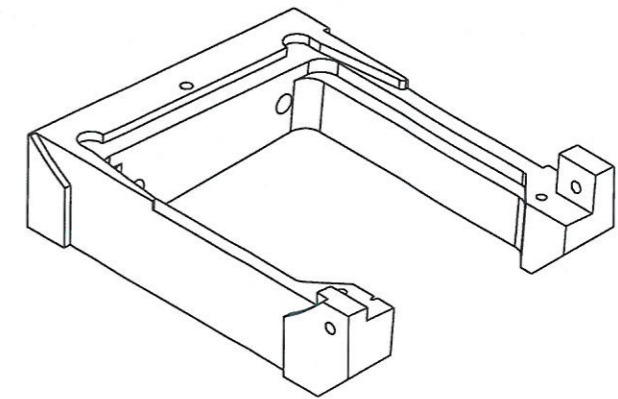

2 stk.

Department of Physics and Astronomy University of Aarhus		IFA	Mtr POM Designer Henrik Juul
Project		Creation date: 08-03-2017 Last saved: 28 jan. 2014, 11.54	Rev no.
C:\Working Folder\Designs\Hans Fynbo\3D Detectorholder\018682 - Holder W1 Si detector.ipt		018682 - Holder W1 Si detector	A2