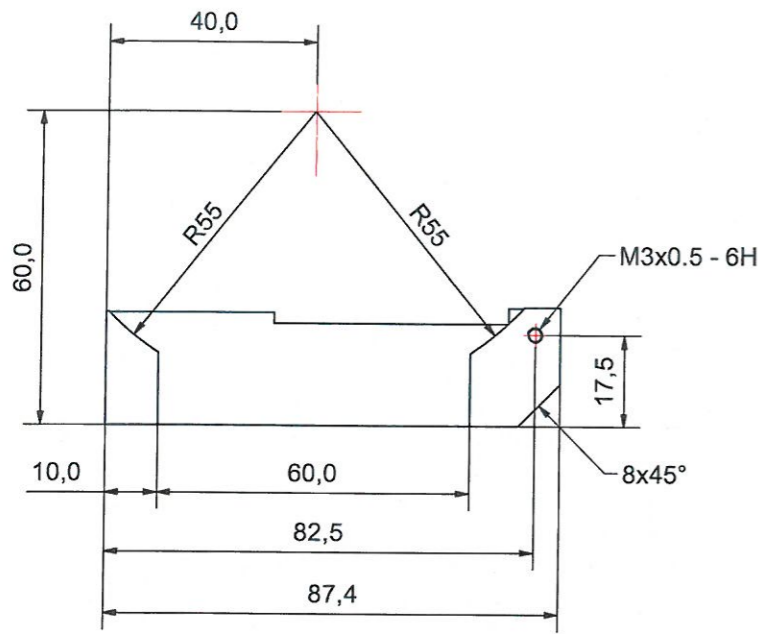

2 stk.

Department of Physics and Astronomy University of Aarhus		IFA	Mtr POM Designer Henrik Juul
Project		Creation date: 08-03-2017 Last saved: 28 jan. 2014, 11.54	Rev no.
C:\Working Folder\Designs\Hans Fynbo\3D Detectorholder\018682 - Holder W1 Si detector.ipt		018682 - Holder W1 Si detector	A2