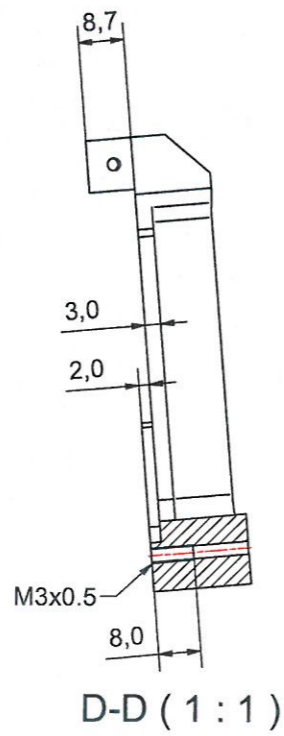

2 stk.

Department of Physics and Astronomy University of Aarhus		IFA	Mtr POM Designer Henrik Juul
Project		Creation date: 08-03-2017 Last saved: 28 jan. 2014, 11.54	Rev no.
C:\Working Folder\Designs\Hans Fynbo\3D Detectorholder\018682 - Holder W1 Si detector.ipt		018682 - Holder W1 Si detector	A2