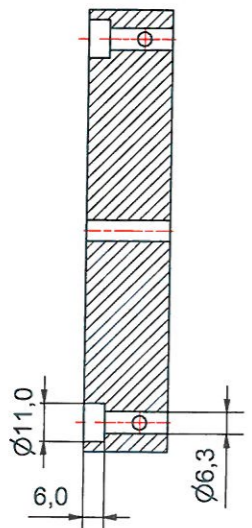

C-C (1:1,5)

VIEW1 (1:1,5)  
(samme bearbejdning som VIEW6)

VIEW6 (1:1,5)  
(samme bearbejdning som VIEW1)

A-A (1:1,5)

B-B (1:1,5)

Department of Physics and Astronomy University of Aarhus		IFA 	Mtr Aluminum 6061
		Designer Henrik Juul	
Project		018679 - Base Si detector holder	Rev no.
Creation date: 08-03-2017			A2
Last saved: 26 jan 2014 11:54			
Created by: Henrik Juul			
Rev	Changes	Date	Name
C:\Working Folder\Designs\Hans Fynbo\3D Detectorholder\018679 - Base Si detector holder.ipt			