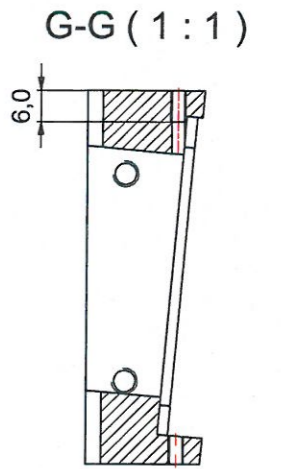

2 stk.

Department of Physics and Astronomy University of Aarhus		IFA	Mtr POM Designer Henrik Juul
Project		Creation date: 08-03-2017 Last saved: 28 jan. 2014, 11.54	Rev no.
C:\Working Folder\Designs\Hans Fynbo\3D Detectorholder\018682 - Holder W1 Si detector.ipt		018682 - Holder W1 Si detector	A2