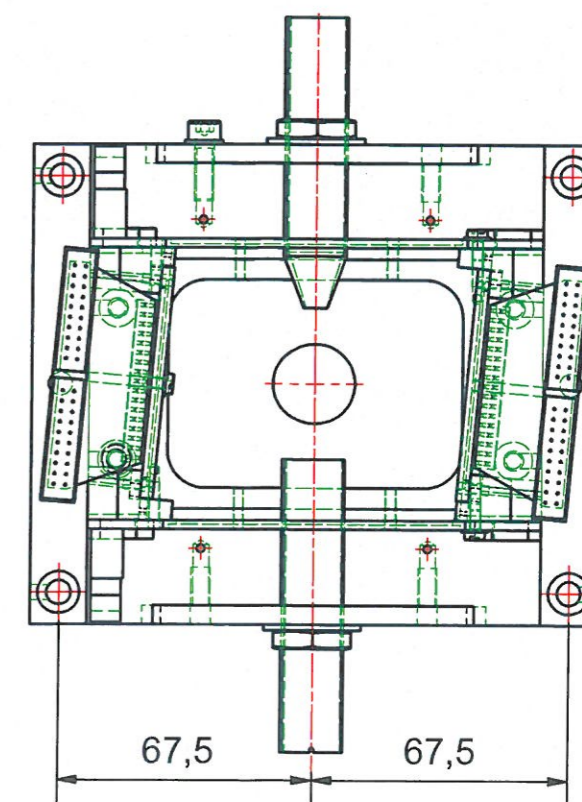

C-C (1:1,5)

VIEW1 (1:1,5)  
(samme bearbejdning som VIEW6)

VIEW6 (1:1,5)  
(samme bearbejdning som VIEW1)

A-A (1:1,5)

B-B (1:1,5)

Department of Physics and Astronomy University of Aarhus		IFA 	Mtr Aluminum 6061
		Designer Henrik Juul	
Project		018679 - Base Si detector holder	Rev no.
Creation date: 08-03-2017			A2
Last saved: 26 jan 2014 11:54			
Created by: Henrik Juul			
Rev	Changes	Date	Name
C:\Working Folder\Designs\Hans Fynbo\3D Detectorholder\018679 - Base Si detector holder.ipt			