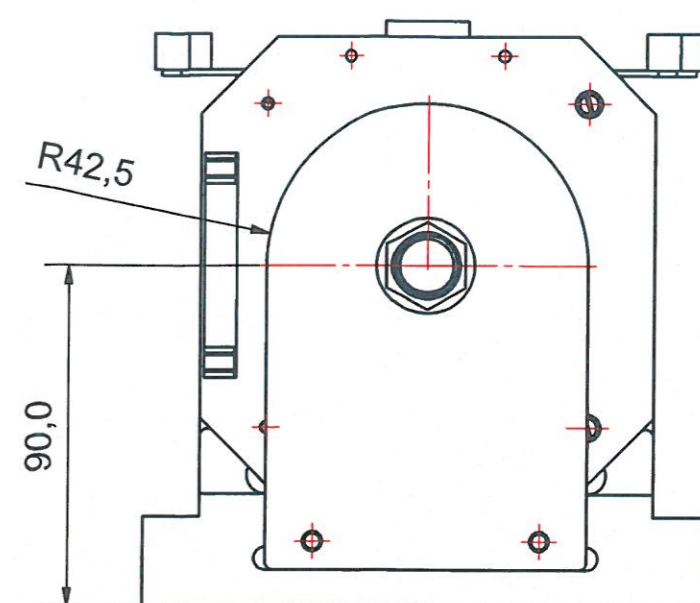

C-C (1:1,5)

VIEW1 (1:1,5)  
(samme bearbejdning som VIEW6)

VIEW6 (1:1,5)  
(samme bearbejdning som VIEW1)

A-A (1:1,5)

B-B (1:1,5)

Department of Physics and Astronomy University of Aarhus		IFA 	Mtr Aluminum 6061
		Designer Henrik Juul	
Project		018679 - Base Si detector holder	Rev no.
Creation date: 08-03-2017			A2
Last saved: 26 jan 2014 11:54			
Created by: Henrik Juul			
Rev	Changes	Date	Name
C:\Working Folder\Designs\Hans Fynbo\3D Detectorholder\018679 - Base Si detector holder.ipt			