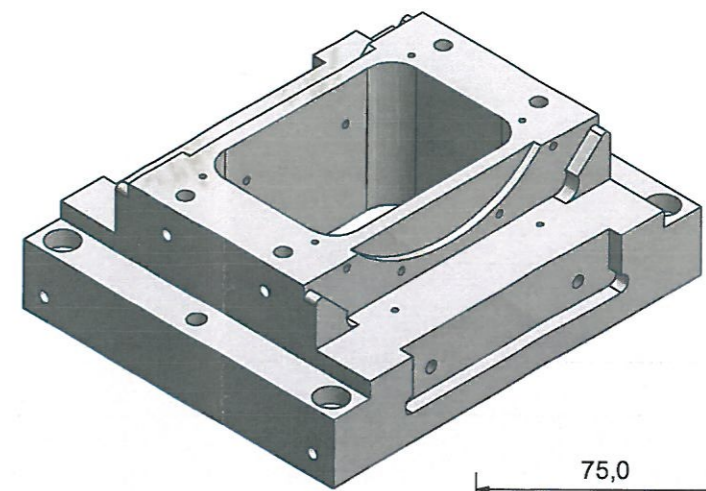

C-C (1:1,5)

VIEW1 (1:1,5)  
(samme bearbejdning som VIEW6)

VIEW6 (1:1,5)  
(samme bearbejdning som VIEW1)

A-A (1:1,5)

B-B (1:1,5)

Department of Physics and Astronomy University of Aarhus		IFA 	Mtr Aluminum 6061
		Designer Henrik Juul	
Project		018679 - Base Si detector holder	Rev no.
Creation date: 08-03-2017			A2
Last saved: 26 jan 2014 11:54			
Created by: Henrik Juul			
Rev	Changes	Date	Name
C:\Working Folder\Designs\Hans Fynbo\3D Detectorholder\018679 - Base Si detector holder.ipt			