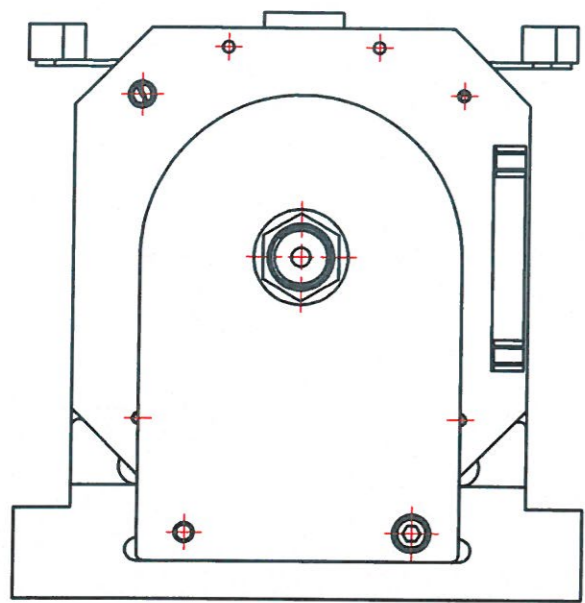

C-C (1:1,5)

VIEW1 (1:1,5)  
(samme bearbejdning som VIEW6)

VIEW6 (1:1,5)  
(samme bearbejdning som VIEW1)

A-A (1:1,5)

B-B (1:1,5)

Department of Physics and Astronomy University of Aarhus		IFA 	Mtr Aluminum 6061
		Designer Henrik Juul	
Project		018679 - Base Si detector holder	Rev no.
Creation date: 08-03-2017			A2
Last saved: 26 jan 2014 11:54			
Created by: Henrik Juul			
Rev	Changes	Date	Name
C:\Working Folder\Designs\Hans Fynbo\3D Detectorholder\018679 - Base Si detector holder.ipt			