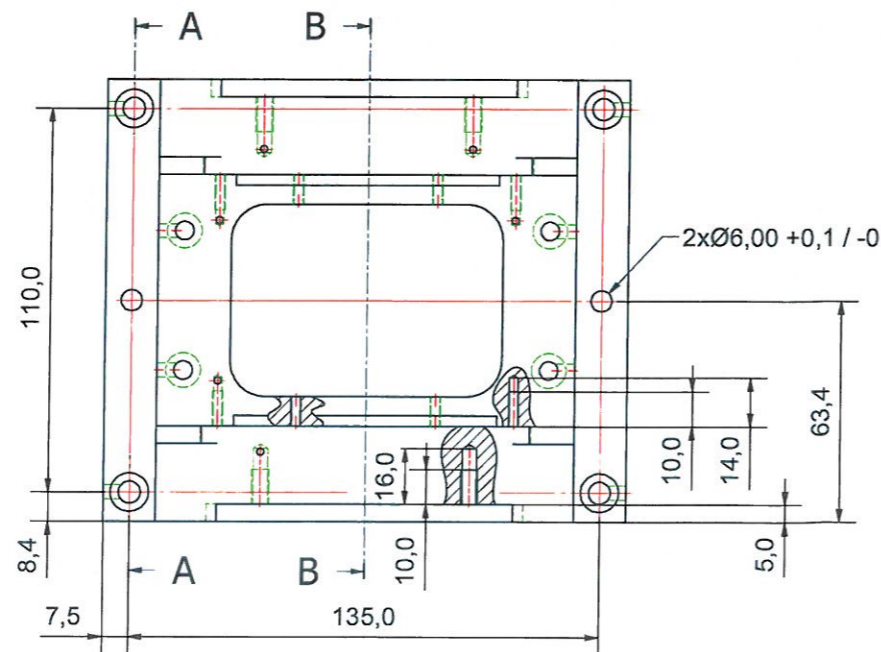

C-C (1:1,5)

VIEW1 (1:1,5)  
(samme bearbejdning som VIEW6)

VIEW6 (1:1,5)  
(samme bearbejdning som VIEW1)

A-A (1:1,5)

B-B (1:1,5)

Department of Physics and Astronomy University of Aarhus		IFA 	Mtr Aluminum 6061
		Designer Henrik Juul	
Project		018679 - Base Si detector holder	Rev no.
Creation date: 08-03-2017			A2
Last saved: 26 jan 2014 11:54			
Created by: Henrik Juul			
Rev	Changes	Date	Name
C:\Working Folder\Designs\Hans Fynbo\3D Detectorholder\018679 - Base Si detector holder.ipt			