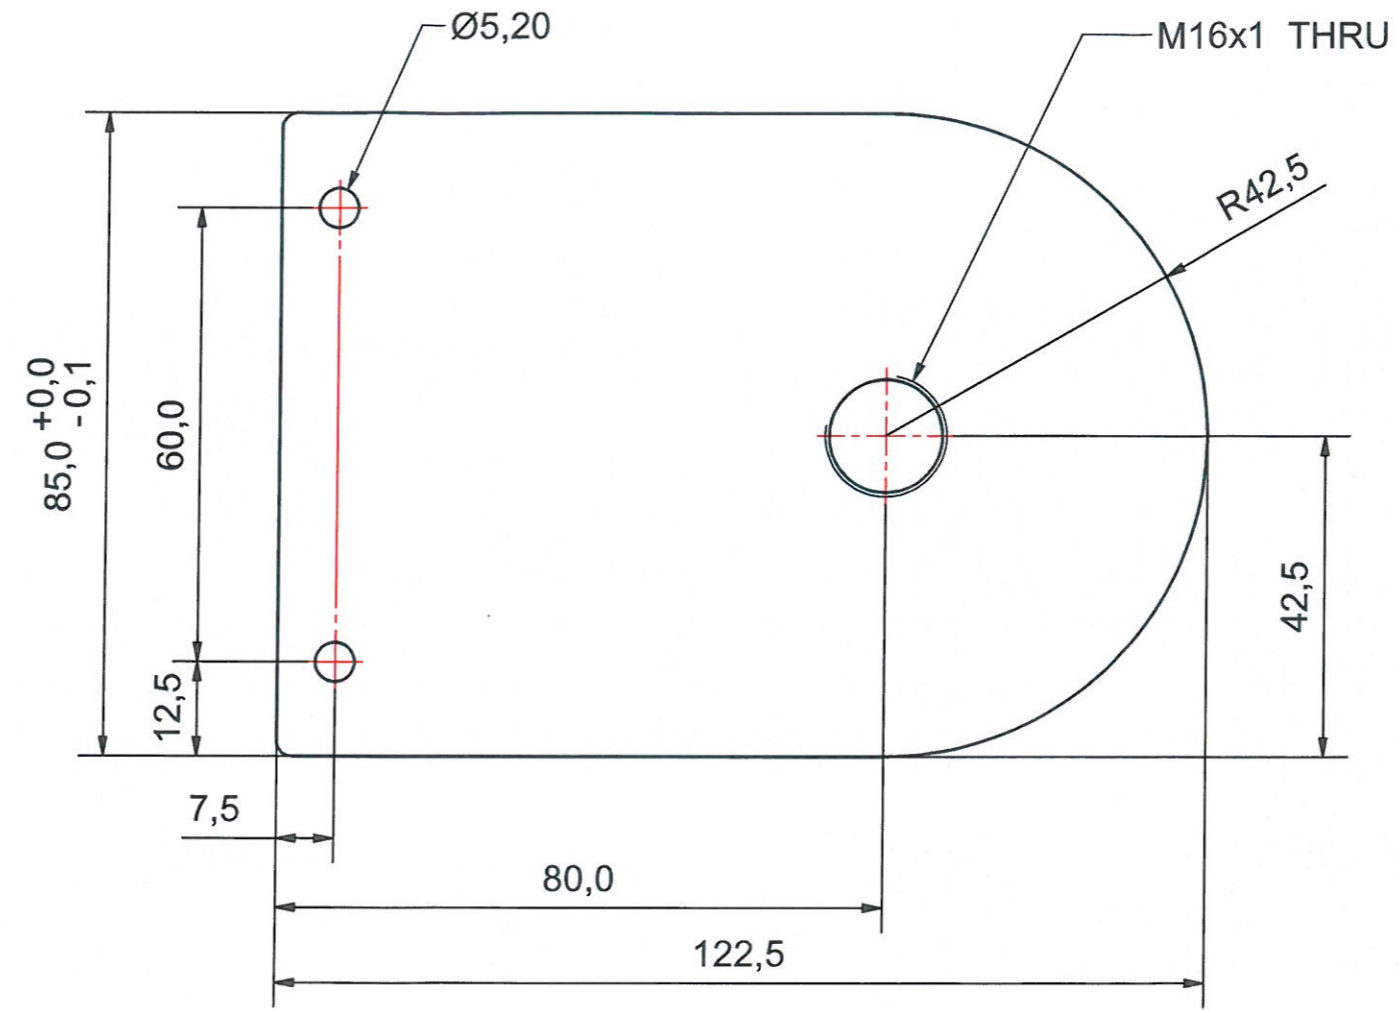

1 1 2 1 3 4 1 5 1 6

A

A

B

B

C

C

D

D

2 stk.

Department of Physics and Astronomy University of Aarhus				IFA		Mtr Aluminum	
						Designer Henrik Juul	
				Project			
				Creation date: 08-03-2017			
				Last saved: 28 jan. 2014, 11:54			
				Created by: Henrik Juul		Rev no.	
						018688 - Shield M16X1	
						A3	

C:\Working Folder\Designs\Hans Fynbo\3D Detectorholder\018688 - Shield M16X1.ipt

1 1 2 1 3 4 1 5 1 6

A