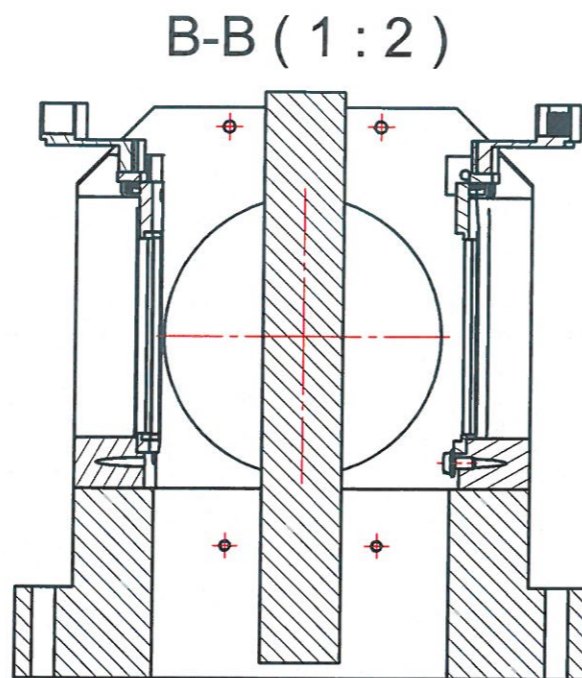

C-C (1:1,5)

VIEW1 (1:1,5)  
(samme bearbejdning som VIEW6)

VIEW6 (1:1,5)  
(samme bearbejdning som VIEW1)

A-A (1:1,5)

B-B (1:1,5)

Department of Physics and Astronomy University of Aarhus		IFA 	Mtr Aluminum 6061
		Designer Henrik Juul	
Project		018679 - Base Si detector holder	Rev no.
Creation date: 08-03-2017			A2
Last saved: 26 jan 2014 11:54			
Created by: Henrik Juul			
Rev	Changes	Date	Name
C:\Working Folder\Designs\Hans Fynbo\3D Detectorholder\018679 - Base Si detector holder.ipt			