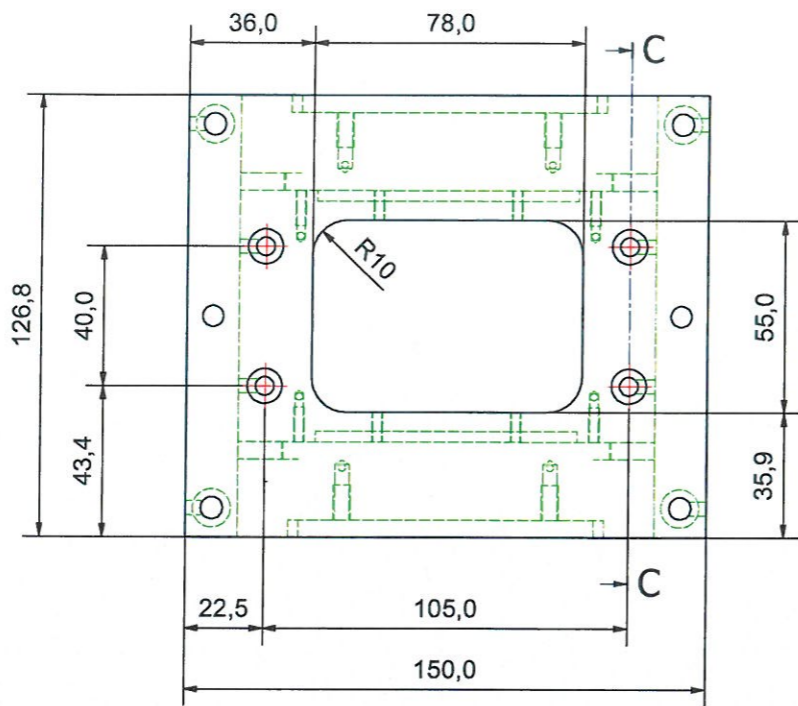

C:\Working Folder\Designs\Hans Fynbo\3D Detectorholder\018688 - Shield M16X1.ipt

1 1 2 1 3 4 1 5 1 6

A

2 stk.

Department of Physics and Astronomy University of Aarhus		IFA 	Mtr POM Designer Henrik Juul
Project		Creation date: 08-03-2017 Last saved: 28 jan. 2014, 11.54	Rev no.
C:\Working Folder\Designs\Hans Fynbo\3D Detectorholder\018682 - Holder W1 Si detector.ipt		018682 - Holder W1 Si detector	A2

C-C (1:1,5)

VIEW1 (1:1,5)  
(samme bearbejdning som VIEW6)

VIEW6 (1:1,5)  
(samme bearbejdning som VIEW1)

A-A (1:1,5)

B-B (1:1,5)

Department of Physics and Astronomy University of Aarhus		IFA 	Mtr Aluminum 6061
		Designer Henrik Juul	
Project		018679 - Base Si detector holder	Rev no.
Creation date: 08-03-2017			A2
Last saved: 26 jan 2014 11:54			
Created by: Henrik Juul			
Rev	Changes	Date	Name
C:\Working Folder\Designs\Hans Fynbo\3D Detectorholder\018679 - Base Si detector holder.ipt			