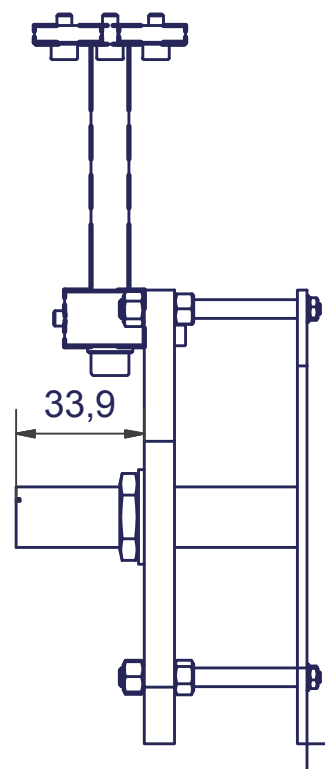

Hans Fynbo/Oliver Kirkebom/Alan M. Howard
 Detektor shield
 903294-83140

Tube maximum out

Tube in level with detector

Tube minimum out (when mounting the detector)

Parts List			
ITEM	QTY	PART NUMBER	
1	1	012763-afskæmning port for Kernereaktionsopstilling 5MeV-ver2	
2	1	012747-Detektor shield	
3	1	012748-Møtrik	
4	1	012749-Washer	

Institute of Physics and Astronomy Aarhus Universitet			Mtr
			Designer jeva
		Project	
		Creation date: 17-11-2011	Ass detector kernereaktionsopstilling 5MeV
		Last saved: 20 nov. 2014, 10:57	
		Saved by: jeva	Rev no.
Rev	Changes	Date	Name
			A3