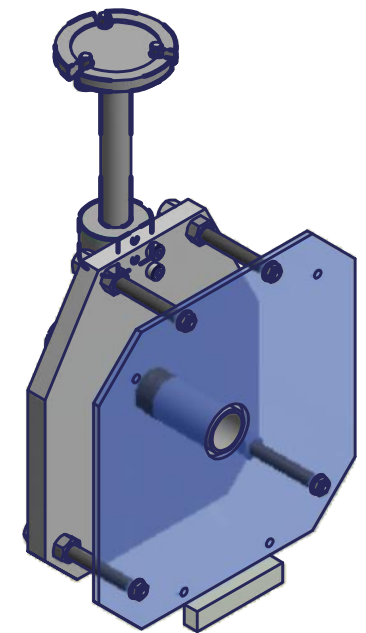

Hans Fynbo/Oliver Kirkebom/Alan M. Howard
 Detektor shield
 903294-83140

Tube maximum out

Tube in level with detector

Tube minimum out (when mounting the detector)

Parts List			
ITEM	QTY	PART NUMBER	
1	1	012763-afskæmning port for Kernereaktionsopstilling 5MeV-ver2	
2	1	012747-Detektor shield	
3	1	012748-Møtrik	
4	1	012749-Washer	

Institute of Physics and Astronomy Aarhus Universitet			Mtr
			Designer jeva
		Project	
		Creation date: 17-11-2011	Ass detector kernereaktionsopstilling 5MeV
		Last saved: 20 nov. 2014, 10:57	
		Saved by: jeva	Rev no.
Rev	Changes	Date	Name
			A3