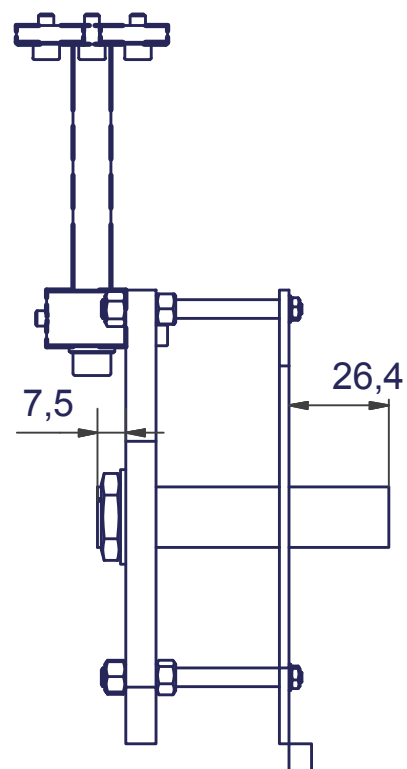

Hans Fynbo/Oliver Kirkebom/Alan M. Howard
 Detektor shield
 903294-83140

Tube maximum out

Tube in level with detector

Tube minimum out (when mounting the detector)

Parts List			
ITEM	QTY	PART NUMBER	
1	1	012763-afskæmning port for Kernereaktionsopstilling 5MeV-ver2	
2	1	012747-Detektor shield	
3	1	012748-Møtrik	
4	1	012749-Washer	

Institute of Physics and Astronomy Aarhus Universitet			Mtr
			Designer jeva
		Project	
		Creation date: 17-11-2011	Ass detector kernereaktionsopstilling 5MeV
		Last saved: 20 nov. 2014, 10:57	
		Saved by: jeva	Rev no.
Rev	Changes	Date	Name
			A3