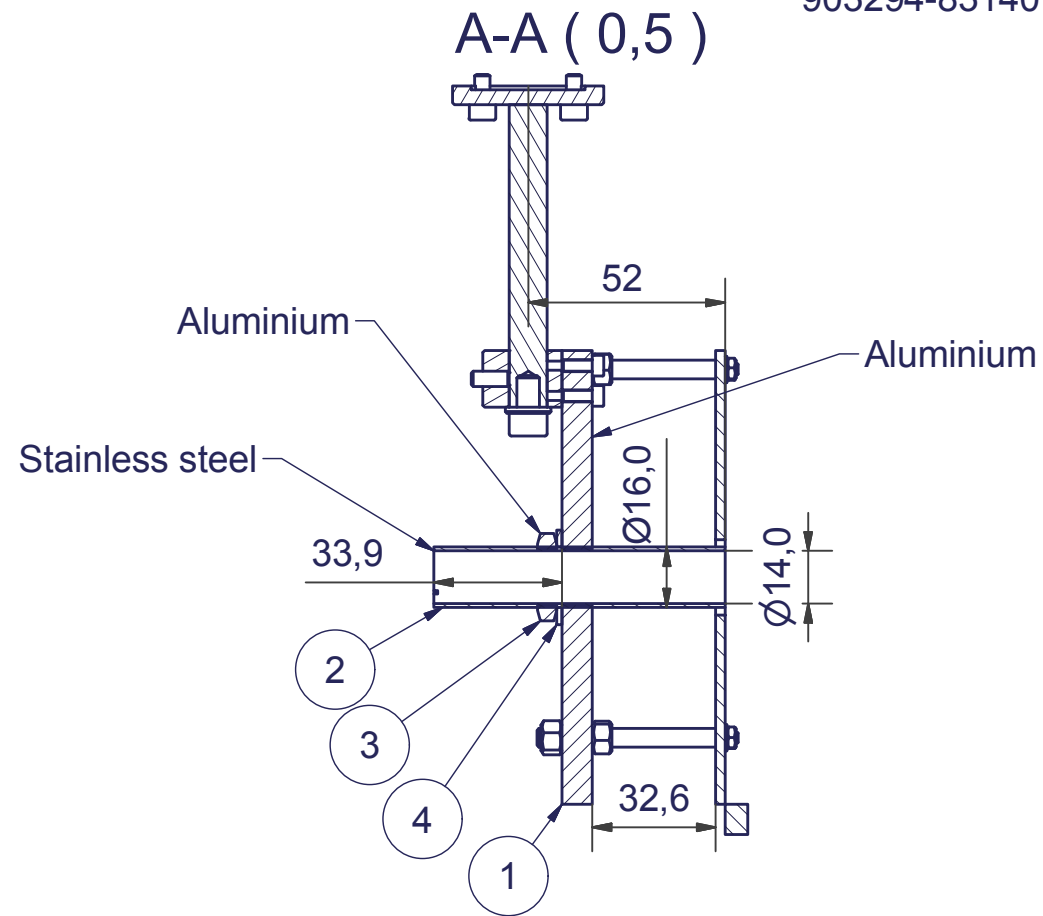

Hans Fynbo/Oliver Kirkebom/Alan M. Howard
 Detektor shield
 903294-83140

Tube maximum out

Tube in level with detector

Tube minimum out (when mounting the detector)

Parts List			
ITEM	QTY	PART NUMBER	
1	1	012763-afskæmning port for Kernereaktionsopstilling 5MeV-ver2	
2	1	012747-Detektor shield	
3	1	012748-Møtrik	
4	1	012749-Washer	

Institute of Physics and Astronomy Aarhus Universitet			Mtr
			Designer jeva
		Project	
		Creation date: 17-11-2011	Ass detector kernereaktionsopstilling 5MeV
		Last saved: 20 nov. 2014, 10:57	
		Saved by: jeva	Rev no.
Rev	Changes	Date	Name
			A3