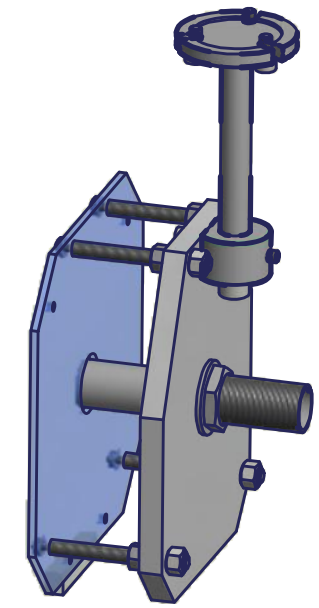

Hans Fynbo/Oliver Kirkebom/Alan M. Howard
 Detektor shield
 903294-83140

Tube maximum out

Tube in level with detector

Tube minimum out (when mounting the detector)

Parts List			
ITEM	QTY	PART NUMBER	
1	1	012763-afskæmning port for Kernereaktionsopstilling 5MeV-ver2	
2	1	012747-Detektor shield	
3	1	012748-Møtrik	
4	1	012749-Washer	

Institute of Physics and Astronomy Aarhus Universitet			Mtr
			Designer jeva
		Project	
		Creation date: 17-11-2011	Ass detector kernereaktionsopstilling 5MeV
		Last saved: 20 nov. 2014, 10:57	
		Saved by: jeva	Rev no.
Rev	Changes	Date	Name
			A3