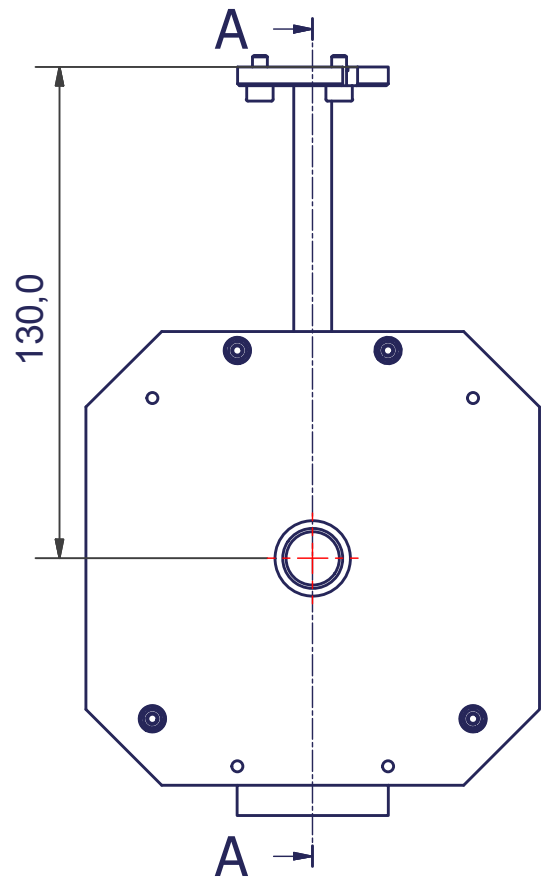

Hans Fynbo/Oliver Kirkebom/Alan M. Howard
 Detektor shield
 903294-83140

Tube maximum out

Tube in level with detector

Tube minimum out (when mounting the detector)

Parts List			
ITEM	QTY	PART NUMBER	
1	1	012763-afskæmning port for Kernereaktionsopstilling 5MeV-ver2	
2	1	012747-Detektor shield	
3	1	012748-Møtrik	
4	1	012749-Washer	

Institute of Physics and Astronomy Aarhus Universitet			Mtr
			Designer jeva
		Project	
		Creation date: 17-11-2011	Ass detector kernereaktionsopstilling 5MeV
		Last saved: 20 nov. 2014, 10:57	
		Saved by: jeva	Rev no.
Rev	Changes	Date	Name
			A3