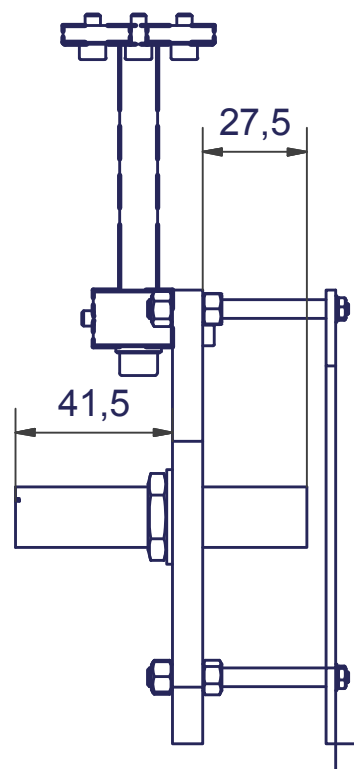

Hans Fynbo/Oliver Kirkebom/Alan M. Howard
 Detektor shield
 903294-83140

Tube maximum out

Tube in level with detector

Tube minimum out (when mounting the detector)

Parts List			
ITEM	QTY	PART NUMBER	
1	1	012763-afskæmning port for Kernereaktionsopstilling 5MeV-ver2	
2	1	012747-Detektor shield	
3	1	012748-Møtrik	
4	1	012749-Washer	

Institute of Physics and Astronomy Aarhus Universitet			Mtr
			Designer jeva
		Project	
		Creation date: 17-11-2011	Ass detector kernereaktionsopstilling 5MeV
		Last saved: 20 nov. 2014, 10:57	
		Saved by: jeva	Rev no.
Rev	Changes	Date	Name
			A3